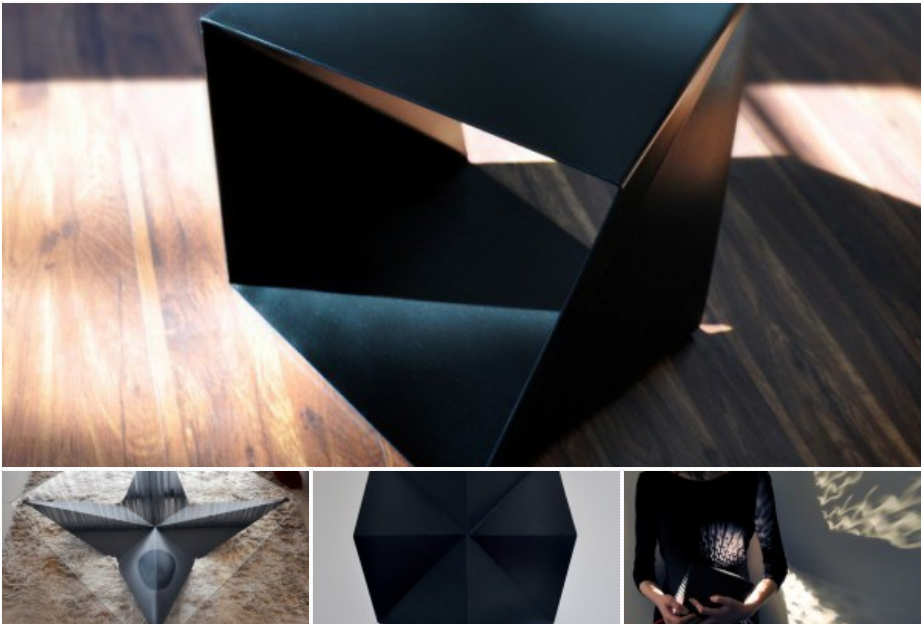

Lamps, Tables, Stools:the Edge-beirut Collection by Tarek Elkassouf

Tarek Elkassouf Shows The The Edge-beirut Collection Lamps, Tables, Stools

Tarek Elkassouf, the architect of the displayed project The Edge-Beirut Collection by Tarek Elkassouf illustrates, The Edge - Beirut Collection is inspired by the designer's home-city, Beirut. It is an interpretation of a city that is vulnerable yet resilient and adaptable. It reflects a city on the edge through the contradiction of solid yet malleable steel designs. It turns the concept of the hardy steel material on its head by twisting, bending and folding it, all the while retaining its sharp edges. It engages the precepts of Middle Eastern geometric patterns. Despite the challenge of an undeveloped manufacturing industry, these limited edition steel designs were handmade by artisans in Lebanon..

Lamps, Tables, Stools:the Edge-beirut Collection by Tarek Elkassouf Images:

LadenZeile.de

		
Schwarz >	Schwarz >	Grau >
		
Beige >	Blau >	Schwarz >

[Jetzt Shoppen](#)

Majeka House Renovation-Interior by Etienne Hanekom For Majeka House