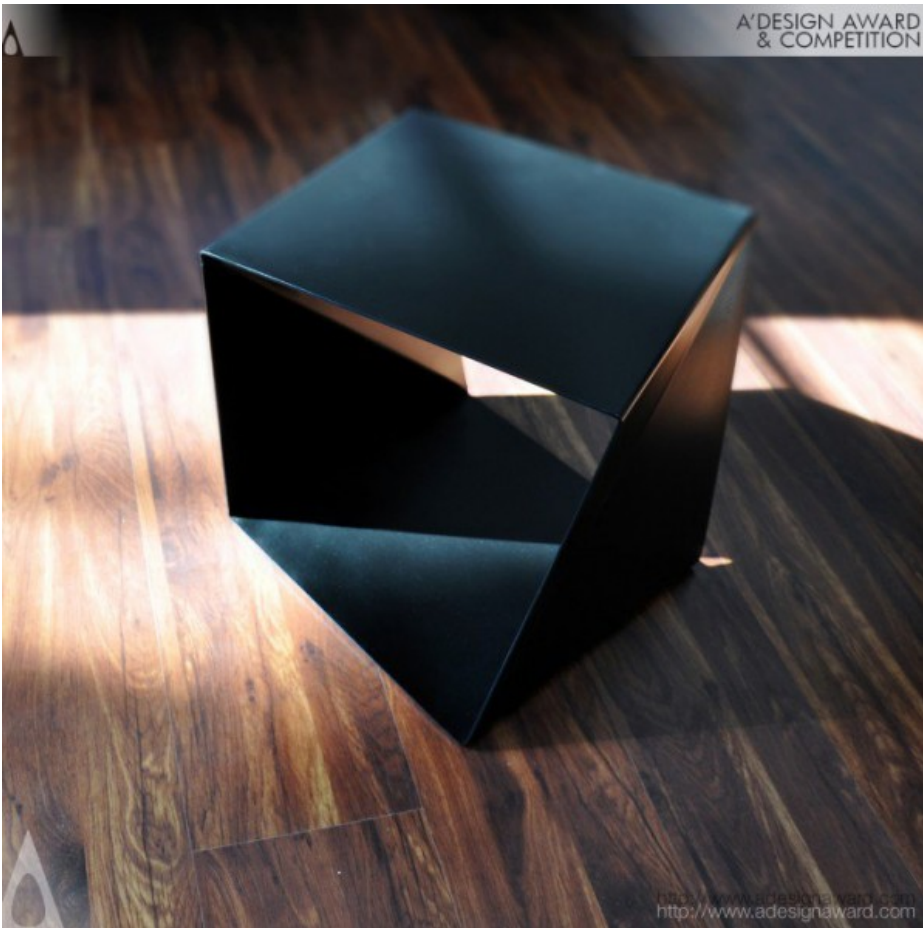

<http://www.adesignaward.com>

Finding The Correct Size and Measure For Industrial Design

Interface System For Future Car: tomo Branding & Interface Design by Young Joo Tak Jae Moun Yang

20 Base Requirements For Online Publishing Platforms

Interior Architecture & Brand Identity by Chin Chuan, Andrew Chong

Tradeshow For Industrial Designers

Photographic Display : walltalk by Kontraframe Thorbjorn + Tobias

20 Tips to Win Design Awards

Earrings by Katherine Brunacci

Momentgraphy by Yaxer Brad